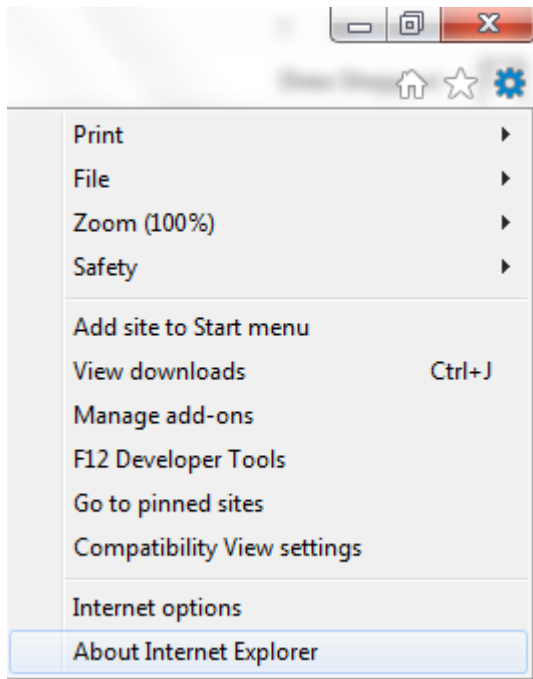

2-Select the menu option "About Internet Explorer".