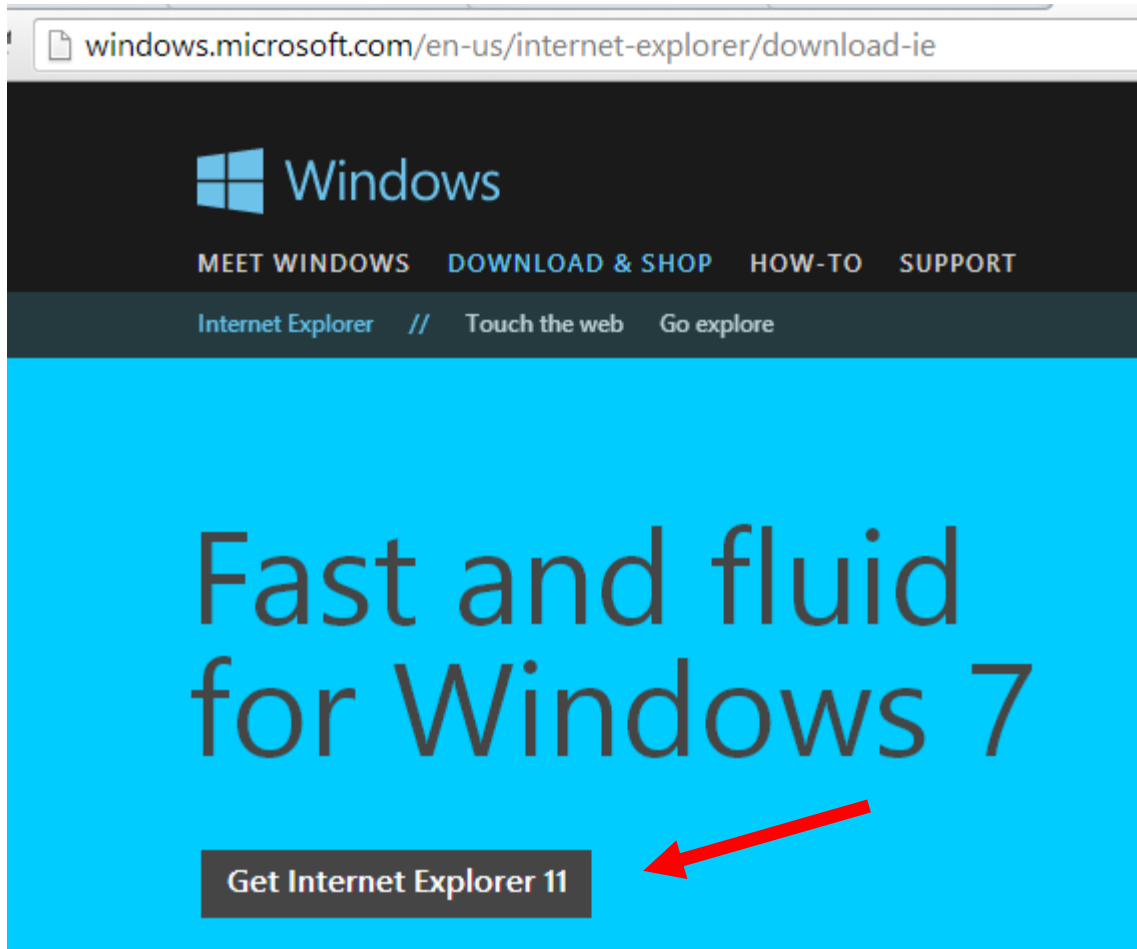

Internet Explorer downloading and checking your version

To download Internet Explorer:

1-Go to: <http://www.microsoft.com/windows/internet-explorer/>

2-Select the “Get Internet Explorer” button. Follow the instructions and install Internet Explorer.